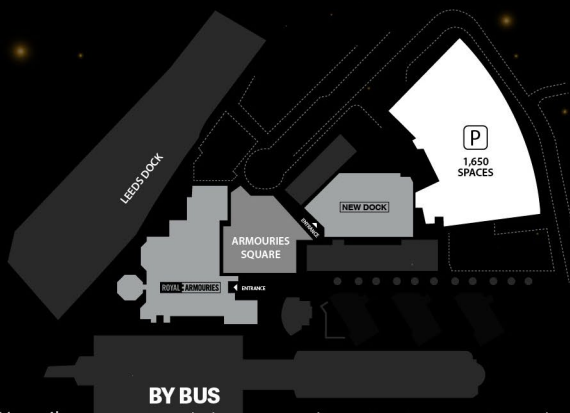

HOW TO FIND US

FROM THE M62 EASTBOUND

Exit M62 at junction 27. Follow the M621 until junction 4. Use the left lane to merge onto A61 and follow signs for Harrogate A61. Use the left lane to merge left onto Hunslet Road/ A61. Use the 2nd from the right lane to turn right onto South Accommodation Road/ A61. At the roundabout, take the 1st exit onto Clarence Road. Turn right onto Armouries Drive.

FROM THE M62 WESTBOUND

Head east on M62 & exit at junction 27. Follow M621 until junction 3, onto Victoria Road. Turn right onto Great Wilson Street. Continue onto Hunslet Lane. Turn right at Sayner Road and then left onto Chadwick Street. Turn right onto Armouries Drive.

BY BUS

Leeds bus & coach station is approximately 15 minutes walk away or 5 minutes by taxi.

BY RAIL

Leeds station is approximately 20 minutes walk away or 5 minutes by taxi.

BY AIR

Leeds/Bradford airport is approximately 30 minutes drive away.

PARKING

1600 multi-storey car parking spaces, eight coach parking spaces available.

TERMS & CONDITIONS

IF NUMBERS DROP WILL I BE ABLE TO TRANSFER DEPOSITS ONTO DRINKS OR DEDUCT FROM MY FINAL PAYMENT?

Unfortunately, all payments are non-refundable and non-transferable and therefore would not be able to be put towards drinks or final payments.

WHEN ARE FULL PAYMENTS DUE?

All final payments are due in on 31st October 2025, or the date specified on your provisional email if different.

WE HAVE SOME MEMBERS OF THE PARTY THAT CANNOT ARRIVE UNTIL AFTER 9.00PM, IS THIS OK?

Due to our license we cannot serve alcohol unless we serve food therefore the latest people will be allowed to arrive is 8.00pm when dinner is served.

WHAT IS THE DRESS CODE AND CAN PEOPLE WEAR TRAINERS AND JEANS?

The dress code is smart dress, absolutely no replica football shirts, t-shirts or baseball caps or trainers. Footwear must be worn throughout the evening, if you fancy a dance without your heels then bring some flats. It is the responsibility of the organiser of each party to make sure that this dress code is communicated to ALL members of their party.

Anyone who does not adhere to the dress code will be turned away on the evening.

ONE OF OUR GUESTS HAS DIETARY REQUIREMENTS IS THIS OK?

This is absolutely no problem. We can provide an alternative for guests with dietary requirements. It is very important however that these dietary requirements are clearly listed on the provided menu forms; this informs our staff of the request, instructs them where you are located in the room and ensures that service runs smoothly on the evening.

A MEMBER OF OUR PARTY IS UNDER THE AGE OF 18, WILL THEY BE ALLOWED TO ATTEND IF WE MAKE SURE THEY DO NOT CONSUME ALCOHOL?

Unfortunately not, our Terms and Conditions strictly state no under 18's are allowed to attend our Christmas Party Nights and there will be an ID checking policy in place on the evening. Any under 18's will be asked to leave the premises.

CAN ALCOHOL BE BROUGHT IN TO THE PARTY OR TAKEN OFF PREMISES?

Due to our licensing conditions, no alcohol can be brought on site, and all alcohol purchased from us must be consumed on the night. Glassware & bottles are not permitted to leave the venue.